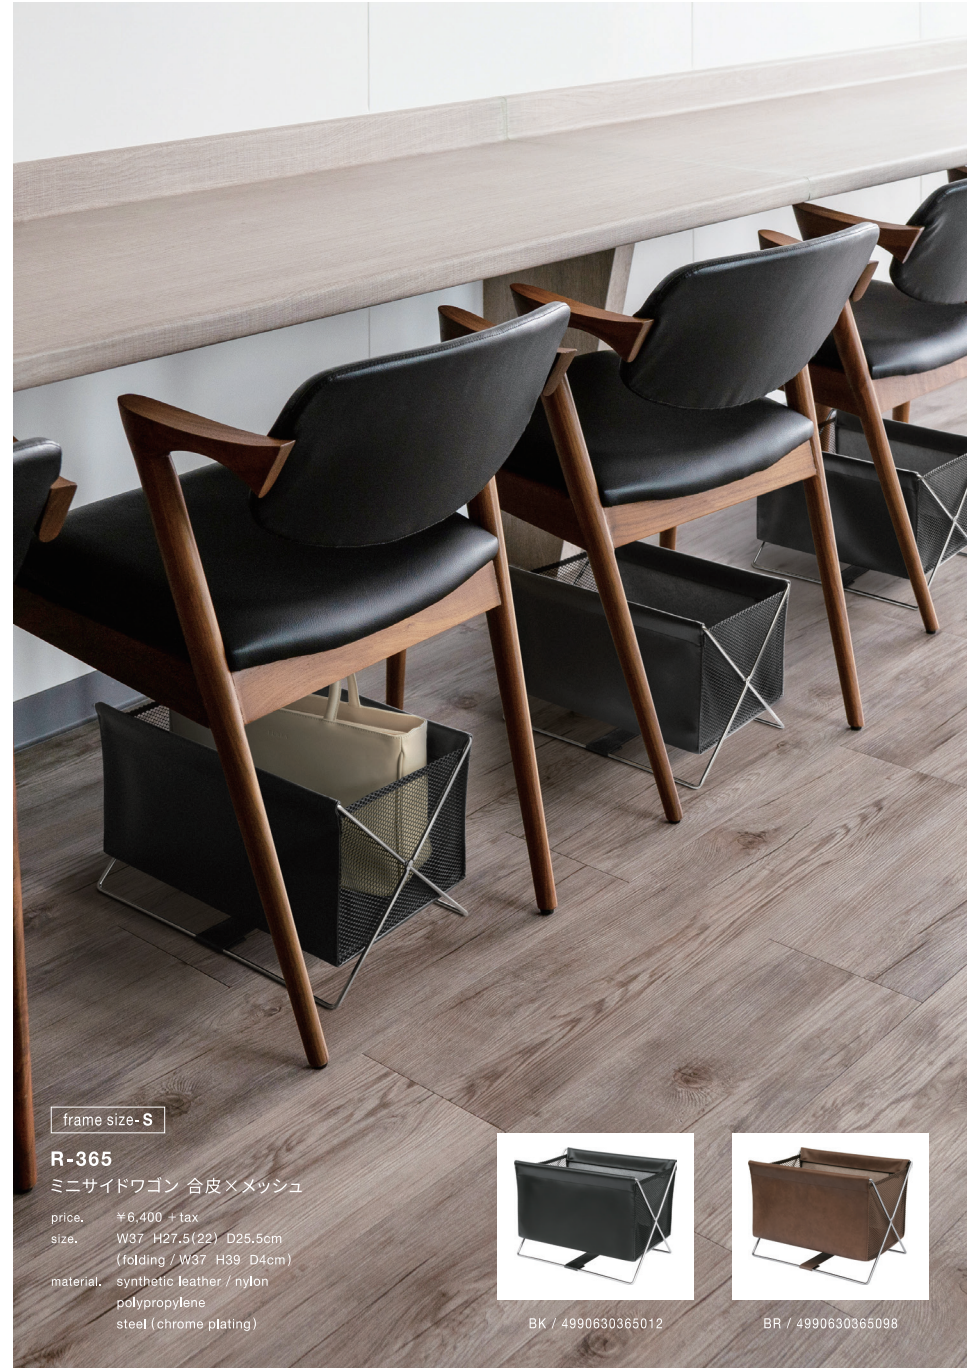

frame size-S

R-360

ミニサイドワゴン 合皮

price. ¥5,800 + tax
 size. W37 H23(14) D31cm
 (folding / W39 H54 D4cm)
 material. synthetic leather / nylon
 polyethylene
 steel (chrome plating)

BK / 4990630360017

BR / 4990630360093

WI / 4990630360154

frame size-S

R-365

ミニサイドワゴン 合皮×メッシュ

price. ¥6,400 + tax
 size. W37 H27.5(22) D25.5cm
 (folding / W37 H39 D4cm)
 material. synthetic leather / nylon
 polypropylene
 steel (chrome plating)